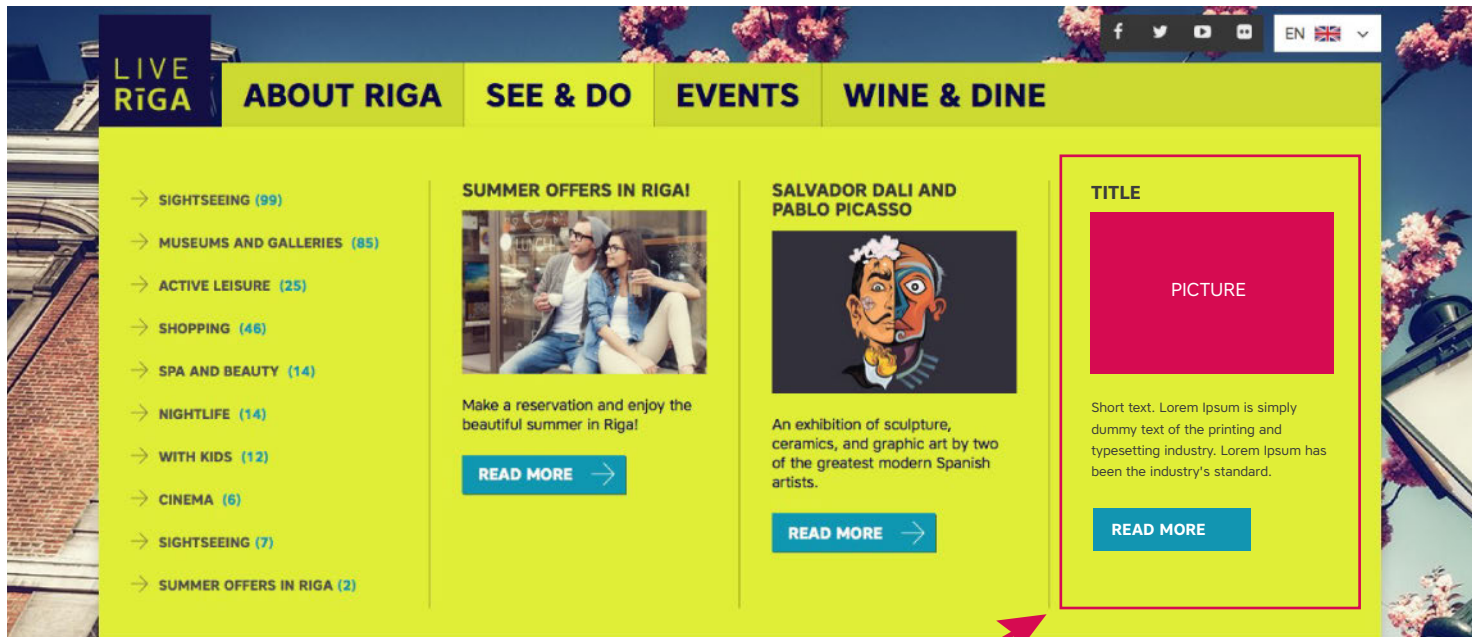

ADVERT PLACEMENT IN DROP-DOWN MENU

DESCRIPTION:

In the drop-down menu, under SEE & DO and WINE&DINE, designed links to landing pages are placed. Thereby, this advert space is connected to a specific entry, meant to have a BOLD, STAND-OUT appearance.

There are no links outside of portal.

In cell phones, headings, short text and links are shown, NO picture.

PARAMETERS FOR ADVERTS SUBMITTED:

PICTURE: 900x600 px

TITLE: 30 characters, maximum (incl. spaces)